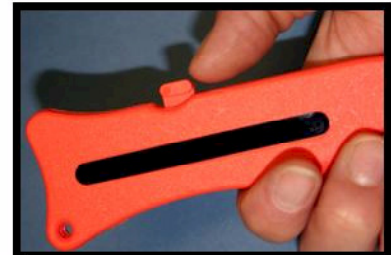

# DETECTAMET SK117

NEW

**DETECTAMET**  
E-COMPONENTS & CHAINS

The SK117 is the latest addition to our SK Safety Knife range. Moulded in Metal Detectable Plastic with stainless steel blades. New features include: Patented 'opposed exits' at the back of the blade and a spring loaded retractable hook blade.

To expose the hook blade, place your thumb on the lever at the side of the knife

Push the lever until it clicks into position and the hook blade is exposed

Once exposed, use the hook blade to cut the material needed

After use the hook blade will automatically retract back into the knife

STRAPPING

PAPER

CABLE TIES

TAPE & BOXES

Also suitable for cutting a variety of other packaging materials

**DETECTAMET**

Units 2A, Hampden Road  
Pocklington Industrial Estate,  
Pocklington, York, YO42 1NR  
Tel: 01759 304 200  
Fax: 01759 305 236  
eccld@aol.com  
www.ecc-ltd.co.uk